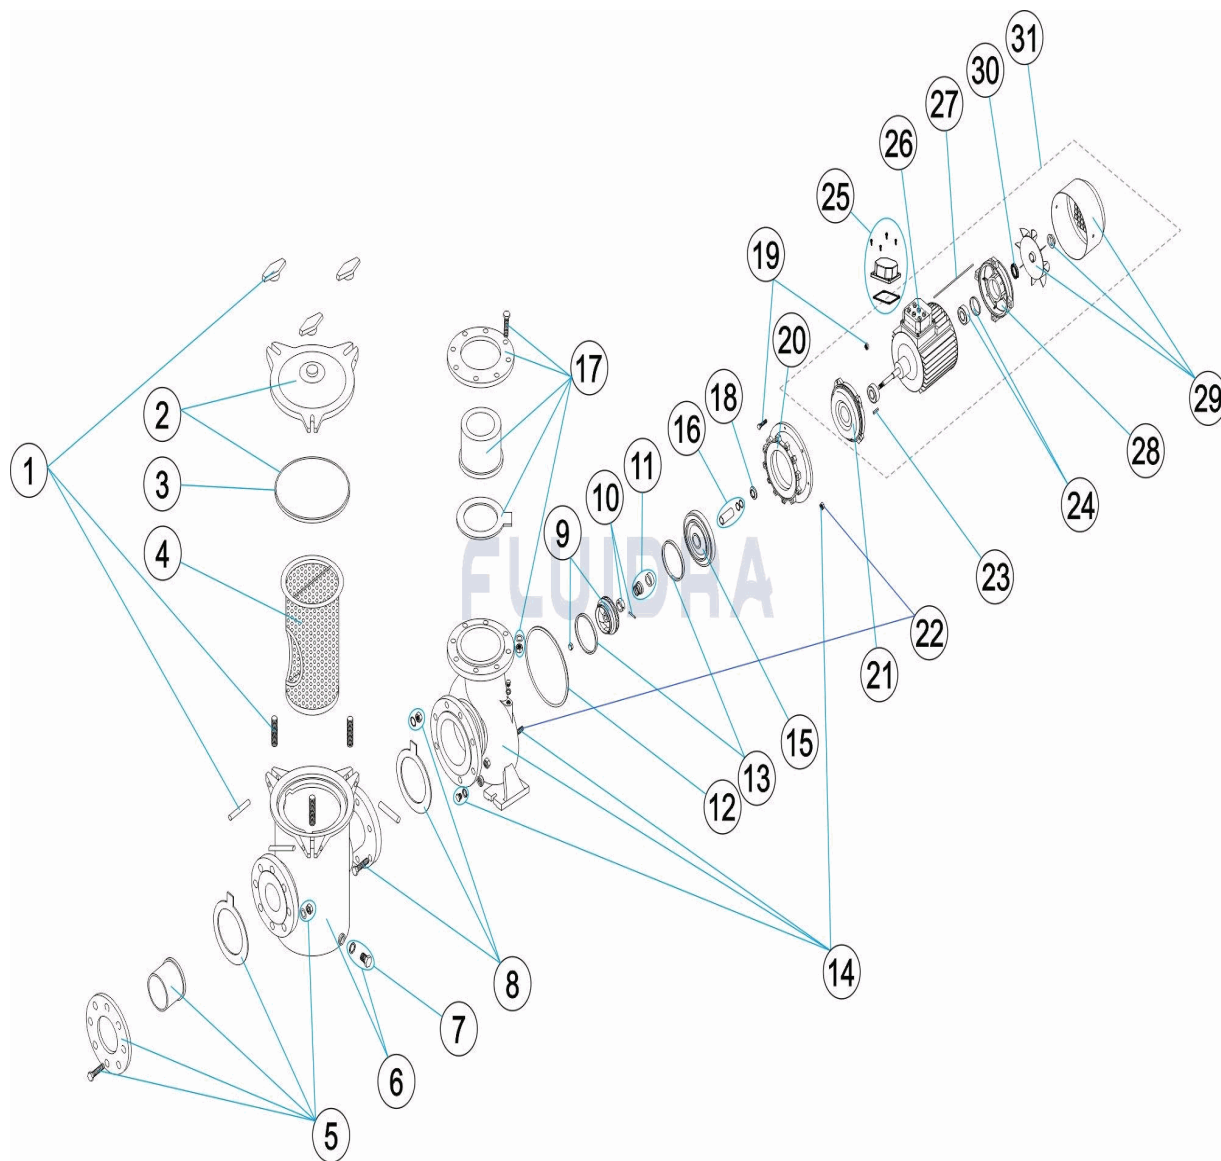

CODICE 01209, 01210, 01211, 01212, 01213, 01214, 01215, 01216, 01217, 01218, 01219, 01220, 01221, 01222

DESCRIZIONE: POMPA CENTRIFUGA ARAL C-1500

ITALIANO

POS	CODICE	DESCRIZIONE	QUANTITA'	POS	CODICE	DESCRIZIONE	QUANTITA'
1	4405020201	CHIUSURA PREFILTRO	9	*	4405020001	RUOTA 4 HP 60 HZ	
2	4405020202	COPERCHIO PREFILTRO	9	*	4405050000	RUOTA 4 HP BRONZO	
3	4405020255	O-RING D. 232X8	9	*	4405050001	RUOTA 4 HP 60 HZ BRONZO	
4	4405020203	CESTO PREFILTRO	9	*	4405020415	RUOTA 5,5 HP	
5	* 4405020257	MANICOTTI DI UNIONE D90 3HP-5,5HP(119	9	*	4405020002	RUOTA 5,5 HP 60 HZ	
5	* 4405020258	MANICOTTI DI UNIONE D 110 5,5HP(1198/1'	9	*	4405050002	RUOTA 5,5 HP BRONZO	
5	* 4405020259	MANICOTTI DI UNIONE 15 HP	9	*	4405020416	RUOTA 7,5 HP(01213-01214)	
6	* 4405020404	PREFILTRO 4HP-7,5 HP(01213-01214)	9	*	4405020003	RUOTA 7,5 HP(01213-01214) 60 HZ	
6	* 4405020205	PREFILTRO 5,5 HP(01215-01216) -10 HP	9	*	4405050005	RUOTA 7,5 HP(01213-01214) BRONZO	
6	* 4405020207	PREFILTRO 15 HP	9	*	4405020417	RUOTA 7,5 HP(01215-01216)	
7	4405020232	TAPPO SPURGO PREFILTRO	9	*	4405020004	RUOTA 7,5 HP(01215-01216) 60 HZ	
8	* 4405020208	RACCORDO PREFILTRO 3 HP-5,5 HP(1196/	9	*	4405050003	RUOTA 7,5 HP(01215-01216) BRONZO	

* SI FACCIA RIFERIMENTO AL FOGLIO DELLE OSSERVAZIONI